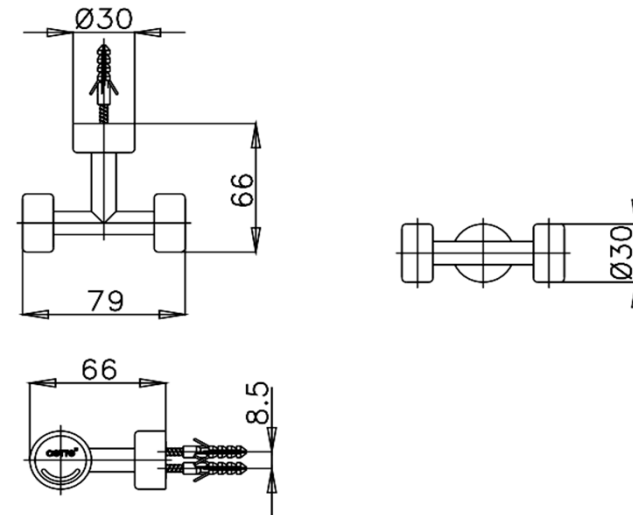

DUMBELLS ACCESSORIES

CT0051(HM) ROBE HOOK
Barcode 8852410051279
Material No. Z235CT0051HMXXX18

Selling Point

1. SOLID BRASS : Bathroom Accessories, Made from high-quality brass
2. Extra Chrome : Plated with 8 Micron Nickel-Chromium

Product characteristics

- pices/box : 24
- Inner box weight (Kg.) : 0
- Total box weight (Kg.) : 10

Recommended Usage

Install on wall or door to hang towel

Siam Sanitary Ware Co.,Ltd. / Siam Sanitary Fittings Co.,Ltd.

36/11 Viphavadee Rangsit Rd, Sanam Bin, Donmuang, Bangkok 10210. Thailand

Tel : + 66 (0) 2973-5040-54

Fax : + 66 (0) 2973-3470

www.cotto.co.th

Export Department

Tel : + 66 (0) 2973-5040-54

Fax : + 66 (0) 2973-3472

The company reserves the right to change any of the details in the document without prior notice

**COTTO
STUDIO**

Center	(Donmuang ,Bangkok)	: +66 (0) 2521-7777
East	(Chonburi)	: +66 (038) 416-222
North	(Chiangmai)	: +66 (053) 211-852
North East	(Khonkean)	: +66 (043) 220-555
South	(Phuket)	: +66 (076) 261-388