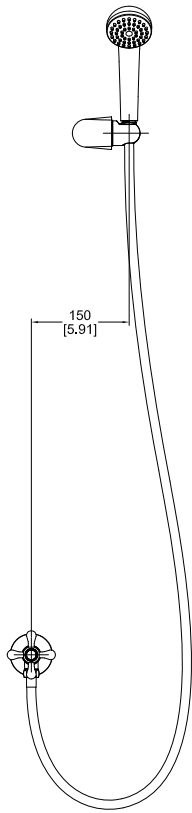

UNIT : mm, [Inch]

HAND SHOWER

VENICE SHOWER VALVE

BRACKET SET

SHOWER HOSE 150 cm.