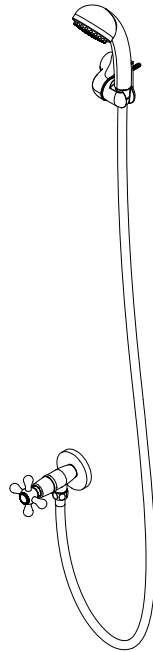

UNIT : mm, [Inch]

HAND SHOWER

VENICE SHOWER VALVE

BRACKET SET

SHOWER HOSE 150 cm.