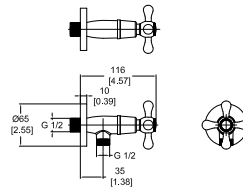

UNIT : mm, [Inch]

HAND SHOWER

VENICE SHOWER VALVE

BRACKET SET

SHOWER HOSE 150 cm.