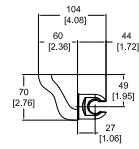

UNIT : mm, [Inch]

HAND SHOWER

VENICE SHOWER VALVE

BRACKET SET

SHOWER HOSE 150 cm.