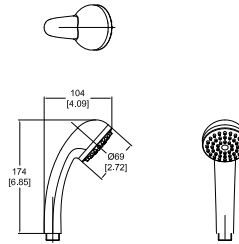

UNIT : mm, [Inch]

HAND SHOWER

VENICE SHOWER VALVE

BRACKET SET

SHOWER HOSE 150 cm.