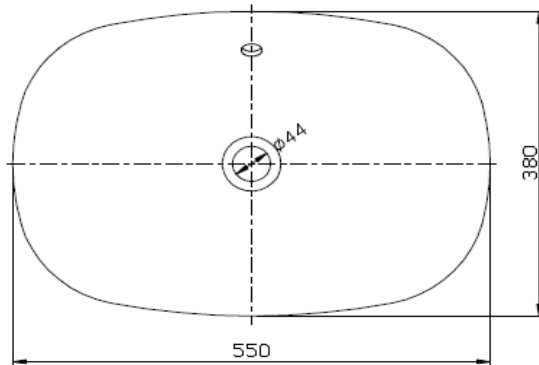

**TOTO**

**TOILET**

**LW190K**

*"Willow" Console Lavatory*

**Product Features**

Size : 550w x 380D x 166H mm.

**Suggestion Fittings & Parts**

Remark : We reserve the right to change some parts for suitability.