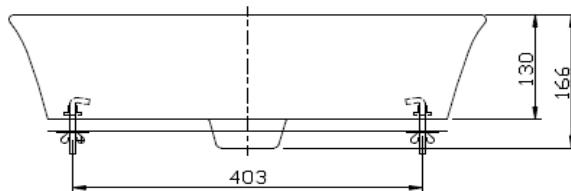

**TOTO**

**TOILET**

**LW190K**

*"Willow" Console Lavatory*

**Product Features**

Size : 550w x 380D x 166H mm.

**Suggestion Fittings & Parts**

Remark : We reserve the right to change some parts for suitability.