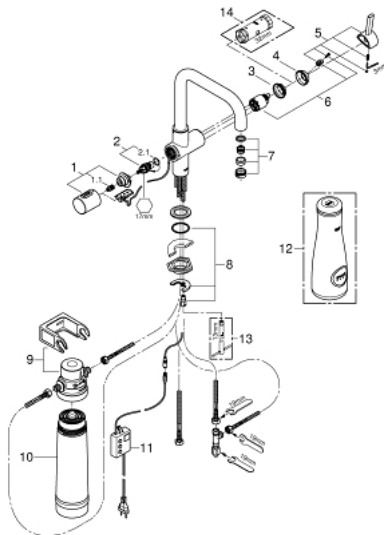

### PRODUCT DESCRIPTION

- consists of:
- Single-lever sink mixer with filter function
- single hole installation
- U spout
- separate handle for filtered water
- headpart 1/2"
- **GROHE StarLight** finish
- **GROHE SilkMove** 35 mm ceramic cartridge
- adjustable flow rate limiter
- swivel area 180°
- separate inner water ways
- flexible connection hoses
- type of protection IP 21
- Main switching power supply 100 - 240 V AC 50/60 Hz with safety extra-low voltage (SELV) 6 V DC to filter change display unit
- GROHE Blue UltraSafe 600 I filter
- UltraSafe filter head with flexible adjustment

### SPARE PARTS

- 1: Handle (Order-nr. 46652000)
  - 1.1: Repl. kit f.handle fastening (Order-nr. 0538600M)
  - 2: Headpart (Order-nr. 64368000)
  - 2.1: O-ring  $\varnothing 18.2 \times \varnothing 1.7$  (Order-nr. 0392400M)
  - 3: Ring (Order-nr. 04456000)
  - 4: Shield (Order-nr. 46116000)
  - 5: Lever (Order-nr. 46653000)
  - 6: Cartridge (Order-nr. 46374000)
  - 7: Mousseur (Order-nr. 64374000)
  - 8: Shank fastening assembly (Order-nr. 46249000)
  - 9: filter head (Order-nr. 40576000)
  - 10: Filter (Order-nr. 40575000)
  - 11: Control unit (Order-nr. 48151000)
  - 12: Glass carafe (Order-nr. 40405000)\*
  - 13: Socket spanner (Order-nr. 19332000)\*
  - 14: Mounting wrench (Order-nr. 19017000)\*
- \* Optional accessories