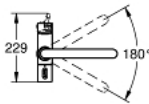

### PRODUCT DESCRIPTION

- consists of:
- Single-lever sink mixer with filter function
- single hole installation
- U spout
- separate handle for filtered water
- headpart 1/2"
- **GROHE StarLight** finish
- **GROHE SilkMove** 35 mm ceramic cartridge
- adjustable flow rate limiter
- swivel area 180°
- separate inner water ways
- flexible connection hoses
- type of protection IP 21
- Main switching power supply 100 - 240 V AC 50/60 Hz with safety extra-low voltage (SELV) 6 V DC to filter change display unit
- GROHE Blue UltraSafe 600 I filter
- UltraSafe filter head with flexible adjustment

### SPARE PARTS

- 1: Handle (Order-nr. 46652000)
  - 1.1: Repl. kit f.handle fastening (Order-nr. 0538600M)
  - 2: Headpart (Order-nr. 64368000)
  - 2.1: O-ring  $\varnothing 18.2 \times \varnothing 1.7$  (Order-nr. 0392400M)
  - 3: Ring (Order-nr. 04456000)
  - 4: Shield (Order-nr. 46116000)
  - 5: Lever (Order-nr. 46653000)
  - 6: Cartridge (Order-nr. 46374000)
  - 7: Mousseur (Order-nr. 64374000)
  - 8: Shank fastening assembly (Order-nr. 46249000)
  - 9: filter head (Order-nr. 40576000)
  - 10: Filter (Order-nr. 40575000)
  - 11: Control unit (Order-nr. 48151000)
  - 12: Glass carafe (Order-nr. 40405000)\*
  - 13: Socket spanner (Order-nr. 19332000)\*
  - 14: Mounting wrench (Order-nr. 19017000)\*
- \* Optional accessories