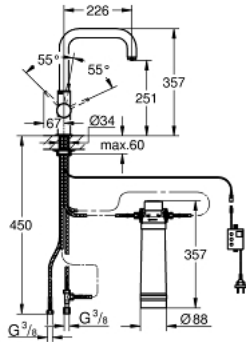

### PRODUCT DESCRIPTION

- consists of:
- Single-lever sink mixer with filter function
- single hole installation
- U spout
- separate handle for filtered water
- headpart 1/2"
- **GROHE StarLight** finish
- **GROHE SilkMove** 35 mm ceramic cartridge
- adjustable flow rate limiter
- swivel area 180°
- separate inner water ways
- flexible connection hoses
- type of protection IP 21
- Main switching power supply 100 - 240 V AC 50/60 Hz with safety extra-low voltage (SELV) 6 V DC to filter change display unit
- GROHE Blue UltraSafe 600 I filter
- UltraSafe filter head with flexible adjustment

### SPARE PARTS

- 1: Handle (Order-nr. 46652000)
  - 1.1: Repl. kit f.handle fastening (Order-nr. 0538600M)
  - 2: Headpart (Order-nr. 64368000)
  - 2.1: O-ring  $\varnothing 18.2 \times \varnothing 1.7$  (Order-nr. 0392400M)
  - 3: Ring (Order-nr. 04456000)
  - 4: Shield (Order-nr. 46116000)
  - 5: Lever (Order-nr. 46653000)
  - 6: Cartridge (Order-nr. 46374000)
  - 7: Mousseur (Order-nr. 64374000)
  - 8: Shank fastening assembly (Order-nr. 46249000)
  - 9: filter head (Order-nr. 40576000)
  - 10: Filter (Order-nr. 40575000)
  - 11: Control unit (Order-nr. 48151000)
  - 12: Glass carafe (Order-nr. 40405000)\*
  - 13: Socket spanner (Order-nr. 19332000)\*
  - 14: Mounting wrench (Order-nr. 19017000)\*
- \* Optional accessories