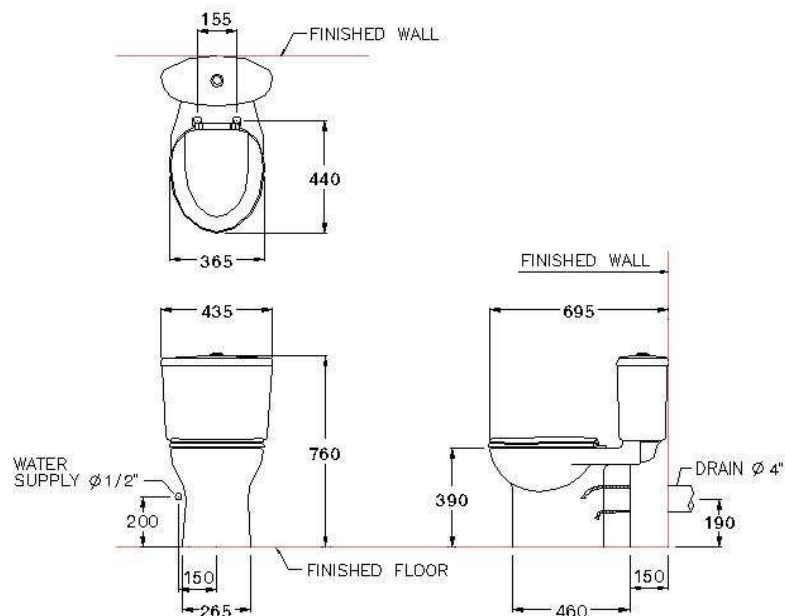

Orcar C1460 Two Piece Toilet (P-Trap)

Toilet Push Button Flushing
With wash down 6 liters flushing system

Product Descriptions

Water Closet : Two Piece Toilet
Size : 375 x 695 x 780 mm.
Outlet : P-Trap , 190 mm. high
Flush System : Wash Down
Flush Volume : 6 Liters

C1460 : Consist Of

Bare Ware : C6930
Cistern : C6220
Tank Trim : C6260
Seat & Cover : C90051

Colours

- : White
● : Pastel Ivory

Picture

Technical Drawing

Learn more about COTTO product , contact Export Department
Siam Sanitary Ware Industry Co.,Ltd
33/11Viphavadee Rangsit Rd, Don Muang , Bangkok 10210, Thailand
Tel: 662973-5040-54 Fax : 662973-3470-4
www.cotto.co.th

All dimensions are in millimeters and are subject to normal manufacturing variation and detail in this page may be changed appropriately without prior notice.