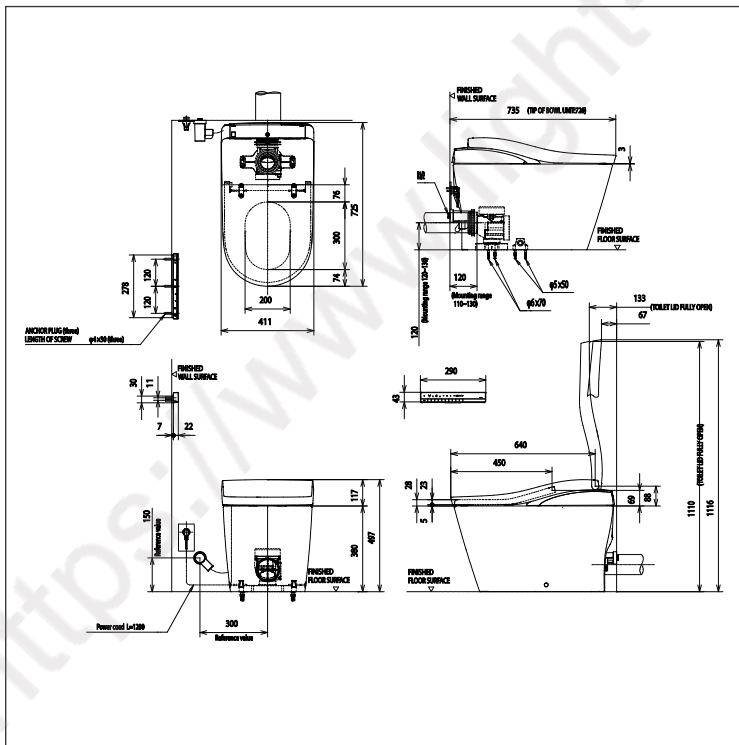

Features

- The elegant corrugated top cover and space are mutually complementary, the decorative strips with metallic texture add charm under fusion, and the all-inclusive bae design is more luxurious
- The toilet seat adopts ergonomic circular arc design to ensure comfortable seating
- The function can be improved by one button, which is convenient for cleaning
- The new upgraded intelligent cleaning system brings a more comfortable and clean experience.

Specifications

- Flush System** : TORNADO HYBRID ECOLOGY SYSTEM
- Water Use** : 3.0/4.5 L
- Rough-in** : 120-130 mm
- Water Pressure** : 0.05MPa~0.75MPa
- Power Rating** : 834~1448W , 220V 50Hz
- Length of Power Cord** : 1.2 m
- Size** : 411W x 725D x 497H mm