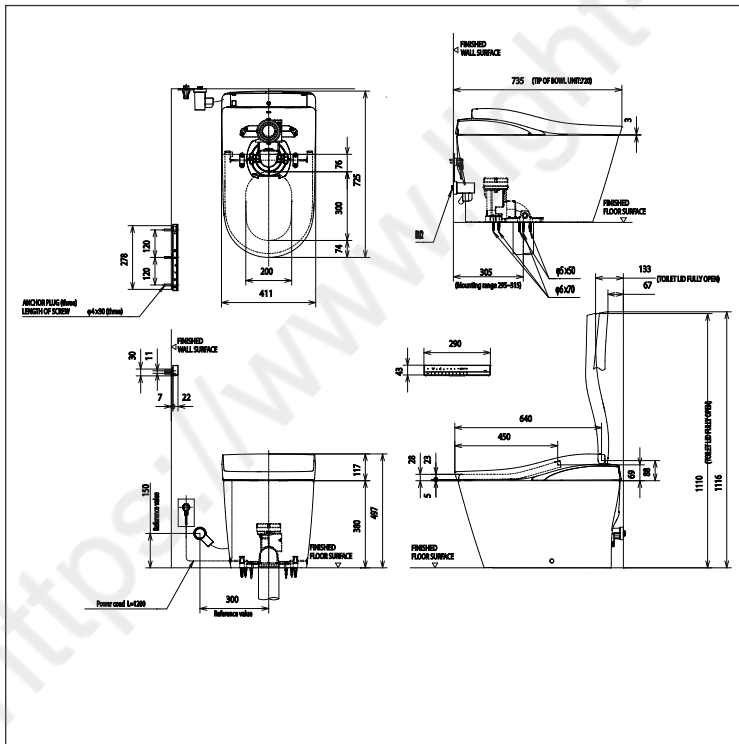

Features

- The elegant corrugated top cover and space are mutually complementary, the decorative strips with metallic texture add charm under fusion, and the all-inclusive bae design is more luxurious
- The toilet seat adopts ergonomic circular arc design to ensure comfortable seating
- The function can be improved by one button, which is convenient for cleaning
- The new upgraded intelligent cleaning system brings a more comfortable and clean experience.

Specifications

- Flush System : TORNADO HYBRID ECOLOGY SYSTEM
- Water Use : 3.0/3.8 L
- Rough-in : 305 mm
- Water Pressure : 0.05MPa~0.75MPa
- Power Rating : 834~1448W , 220V 50Hz
- Length of Power Cord : 1.2 m
- Size : 411W x 725D x 497H mm