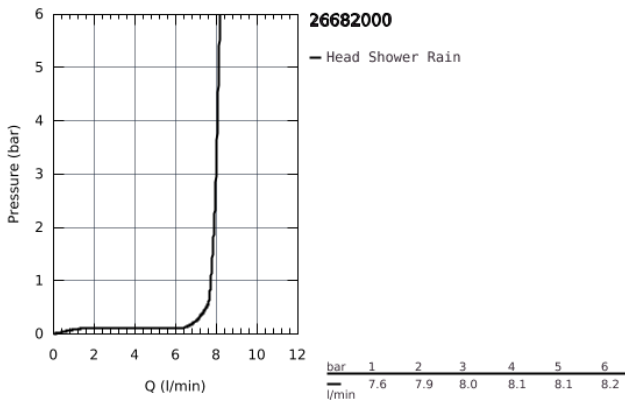

26 682 000 TEMPESTA 250 CUBE HEAD SHOWER SET 380 MM, 1 SPRAY

PRODUCT DESCRIPTION

- Colour: Chrome
- Consisting of:
 - head shower Tempesta 250 Cube (26 681)
 - 1 spray pattern:
 - Rain
- fully chrome plated surfaces
- shower arm 380 mm
- with square escutcheon
- GROHE Water Saving 9,5 l/min flow limiter
- GROHE DreamSpray perfect spray pattern
- GROHE Long-Life finish
- SpeedClean anti-limescale system
- Inner WaterGuide for a longer life
- suitable for instantaneous heater
- professional edition

26 682 000 **TEMPESTA 250 CUBE HEAD SHOWER SET 380 MM, 1 SPRAY**

SPARE PARTS, February 2019 – now

1: Fibre seal dia. Ø 18,5 x Ø 12 x 2 (Spare part-nr. 0138900M)

2: Strainer (Spare part-nr. 48007000)

3: Escutcheon (Spare part-nr. 48118000)