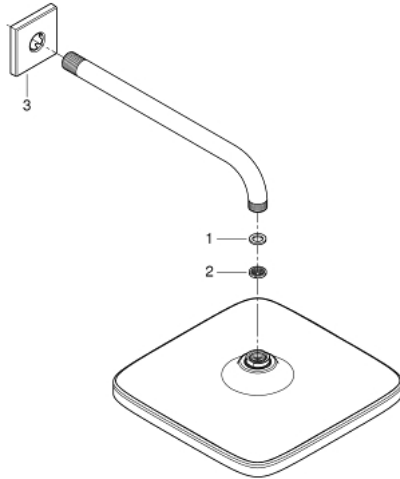

26 682 000 TEMPESTA 250 CUBE HEAD SHOWER SET 380 MM, 1 SPRAY

PRODUCT DESCRIPTION

- Colour: Chrome
- Consisting of:
 - head shower Tempesta 250 Cube (26 681)
 - 1 spray pattern:
 - Rain
- fully chrome plated surfaces
- shower arm 380 mm
- with square escutcheon
- GROHE Water Saving 9,5 l/min flow limiter
- GROHE DreamSpray perfect spray pattern
- GROHE Long-Life finish
- SpeedClean anti-limescale system
- Inner WaterGuide for a longer life
- suitable for instantaneous heater
- professional edition

26 682 000 **TEMPESTA 250 CUBE HEAD SHOWER SET 380 MM, 1 SPRAY**

SPARE PARTS, February 2019 – now

1: Fibre seal dia. Ø 18,5 x Ø 12 x 2 (Spare part-nr. 0138900M)

2: Strainer (Spare part-nr. 48007000)

3: Escutcheon (Spare part-nr. 48118000)