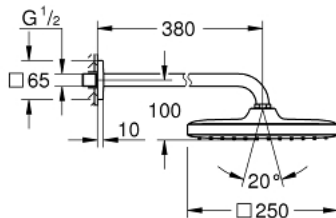

26 682 000 TEMPESTA 250 CUBE HEAD SHOWER SET 380 MM, 1 SPRAY

PRODUCT DESCRIPTION

- Colour: Chrome
- Consisting of:
 - head shower Tempesta 250 Cube (26 681)
 - 1 spray pattern:
 - Rain
- fully chrome plated surfaces
- shower arm 380 mm
- with square escutcheon
- GROHE Water Saving 9,5 l/min flow limiter
- GROHE DreamSpray perfect spray pattern
- GROHE Long-Life finish
- SpeedClean anti-limescale system
- Inner WaterGuide for a longer life
- suitable for instantaneous heater
- professional edition

26 682 000 **TEMPESTA 250 CUBE HEAD SHOWER SET 380 MM, 1 SPRAY**

SPARE PARTS, February 2019 – now

1: Fibre seal dia. Ø 18,5 x Ø 12 x 2 (Spare part-nr. 0138900M)

2: Strainer (Spare part-nr. 48007000)

3: Escutcheon (Spare part-nr. 48118000)