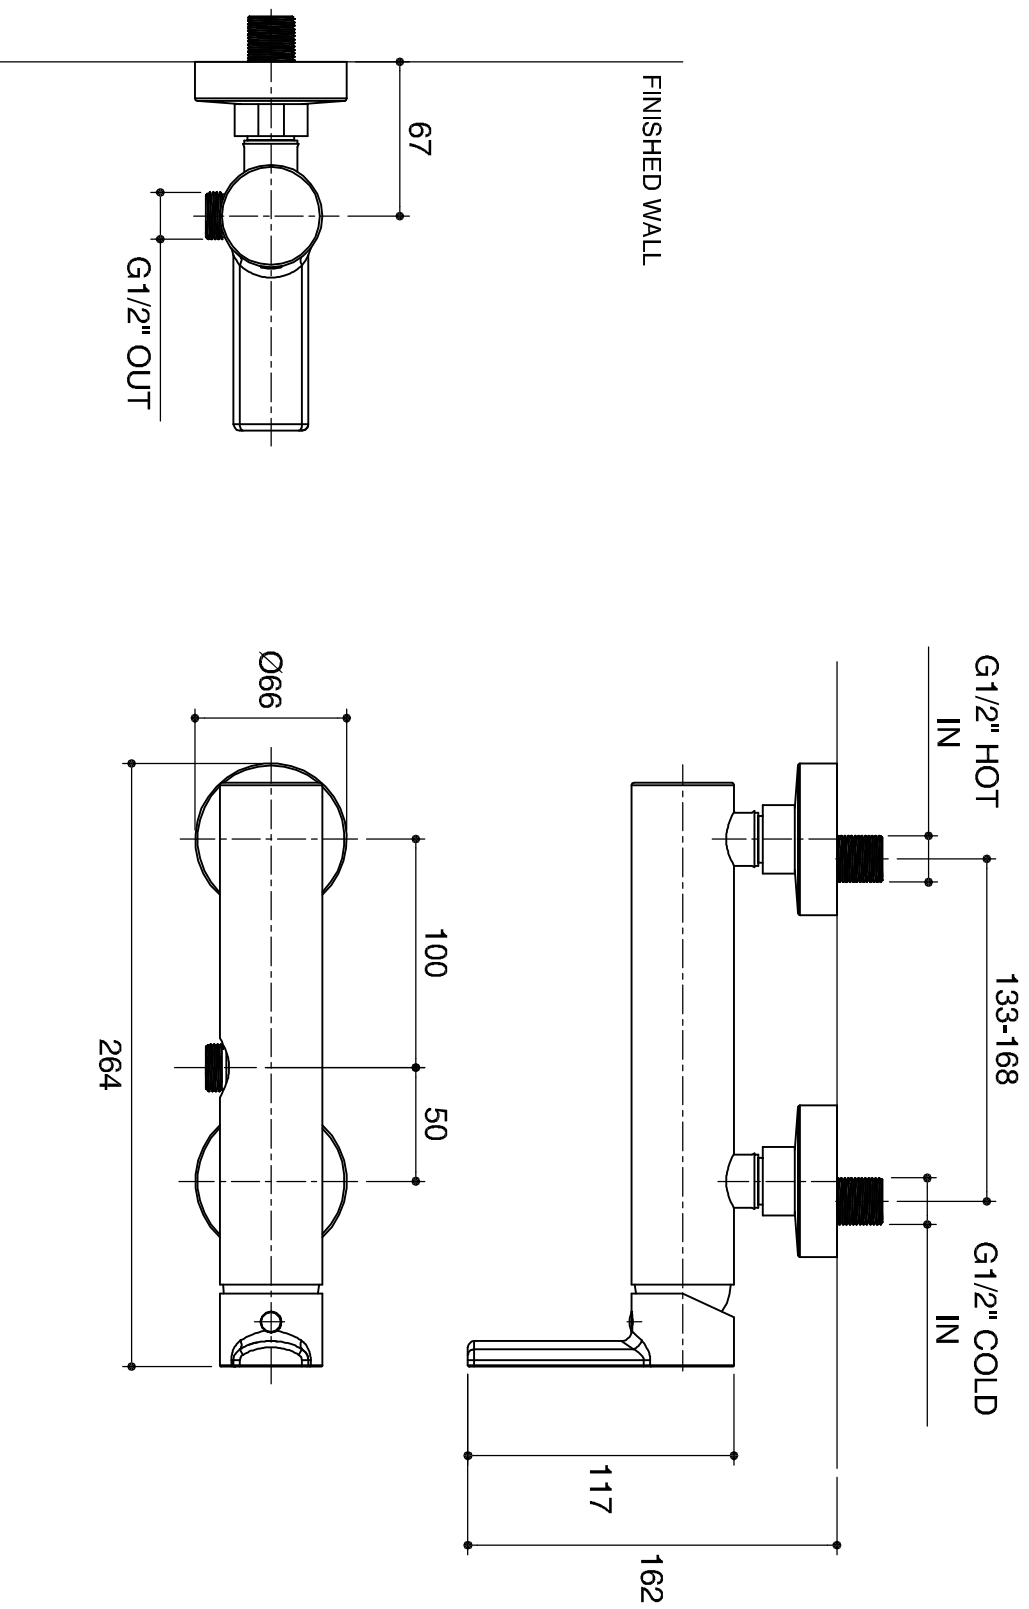

Dimensions are approximate  
Unit: mm

Product Diagram 98081X-4-CP