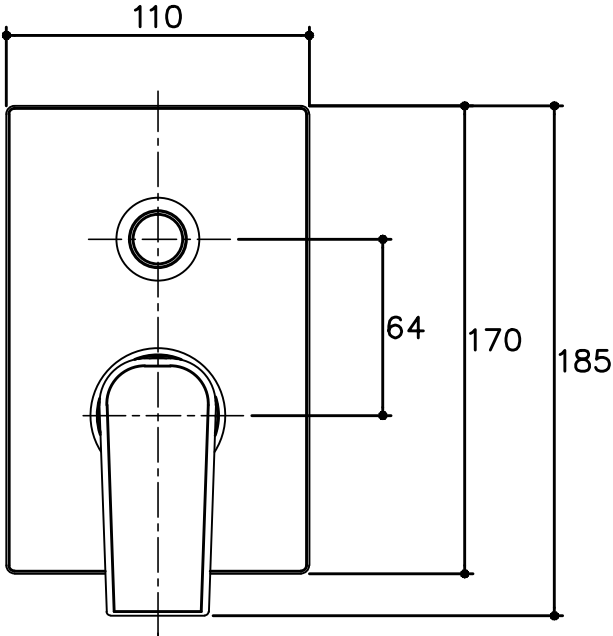

Dimensions are approximate

Unit: mm

Product Diagram 98091X-4-CP