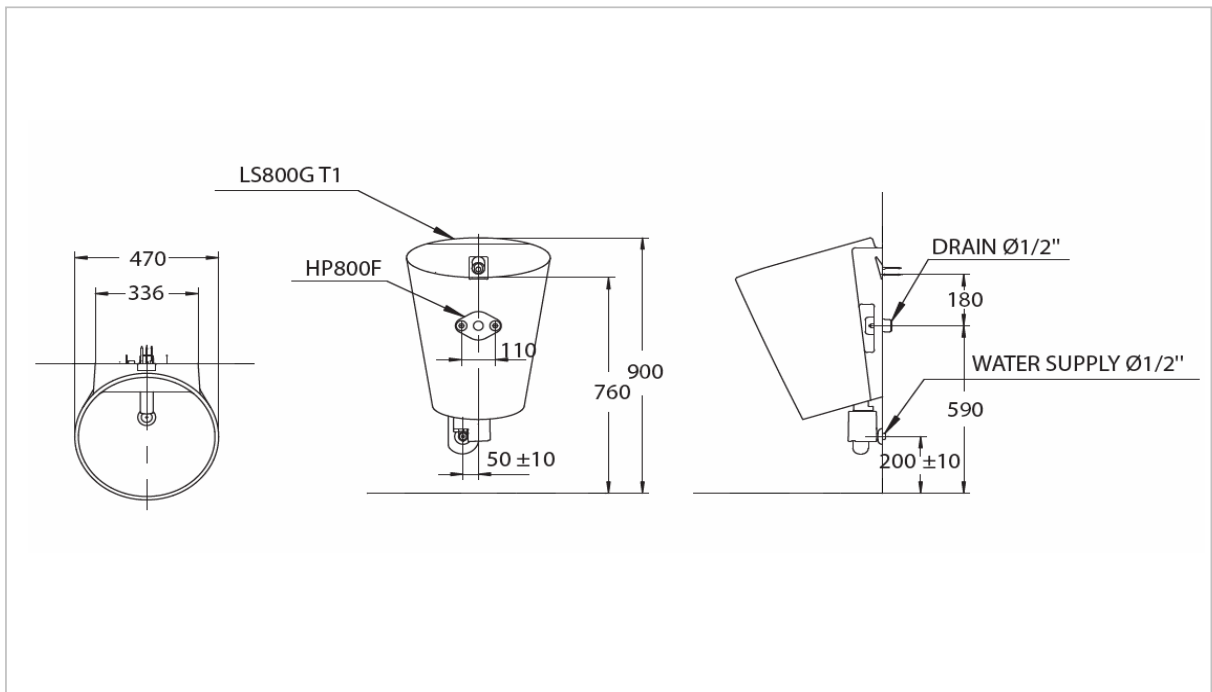

TOTO

LAVATORY

LS800GT1-HP

Auto Bowl

Product Features

Deep Bowl with ECO POWER
Built-in Sensor Single Faucet
Size : 470x481 mm

Suggestion Fittings & Parts

Remark : We reserve the right to change some parts for suitability.