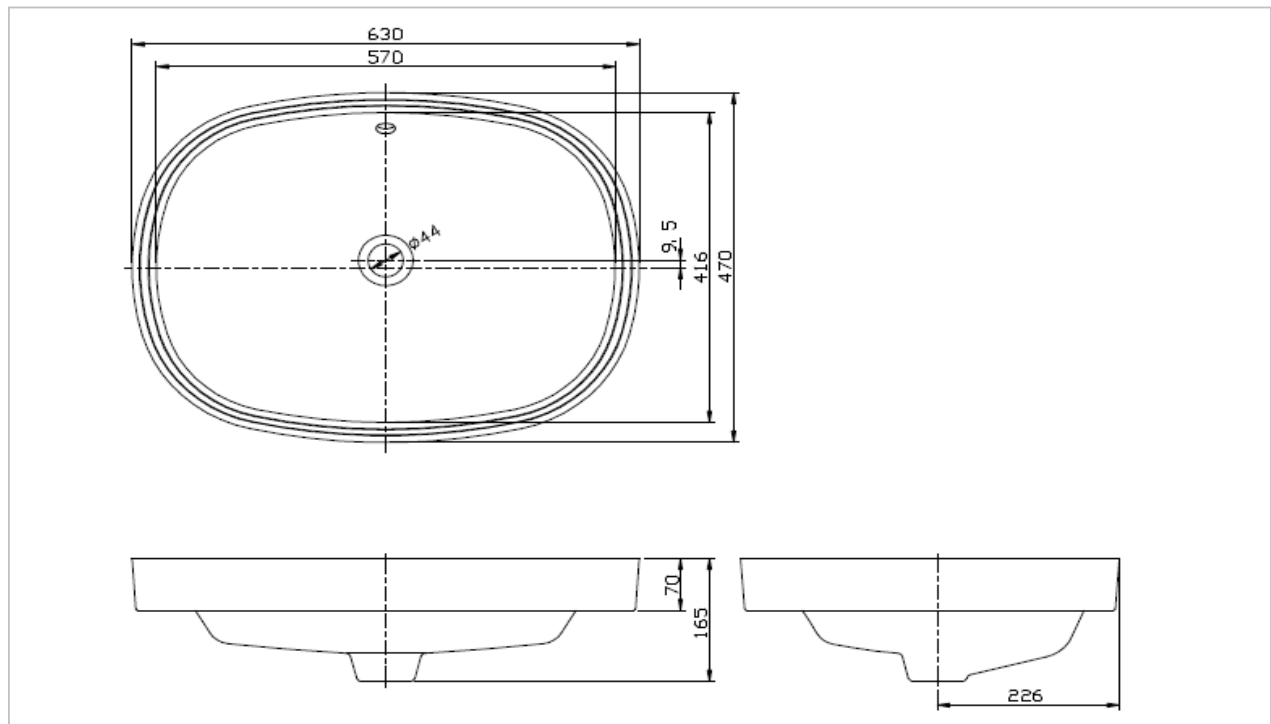

TOTO

TOILET

LW194K

"Willow" Under Counter Lavatory

Product Features

Size : 630w x 470D x 165H mm.

Suggestion Fittings & Parts

Remark : We reserve the right to change some parts for suitability.