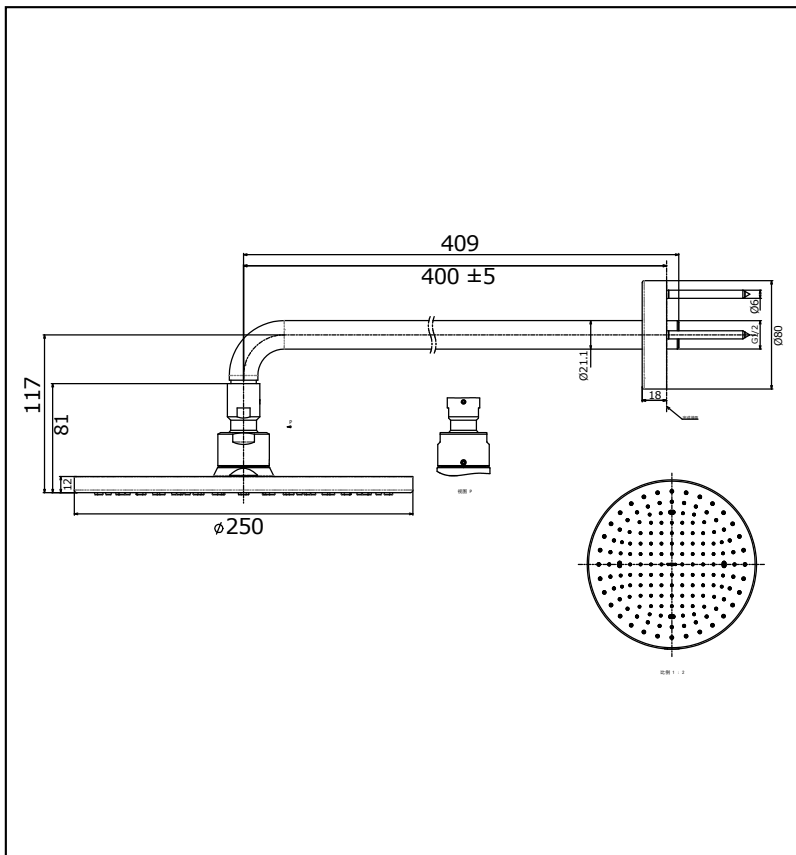

Specifications

Water Pressure: 0.12 ~ 1.0 MPa

Material: Brass

Shower Head: 250 mm
Size

Parts description

- TBW07002T
1 Mode Over Head Shower (Wall Type)
Shower Head Size : ϕ 250 mm

Please consult a TOTO representative for details