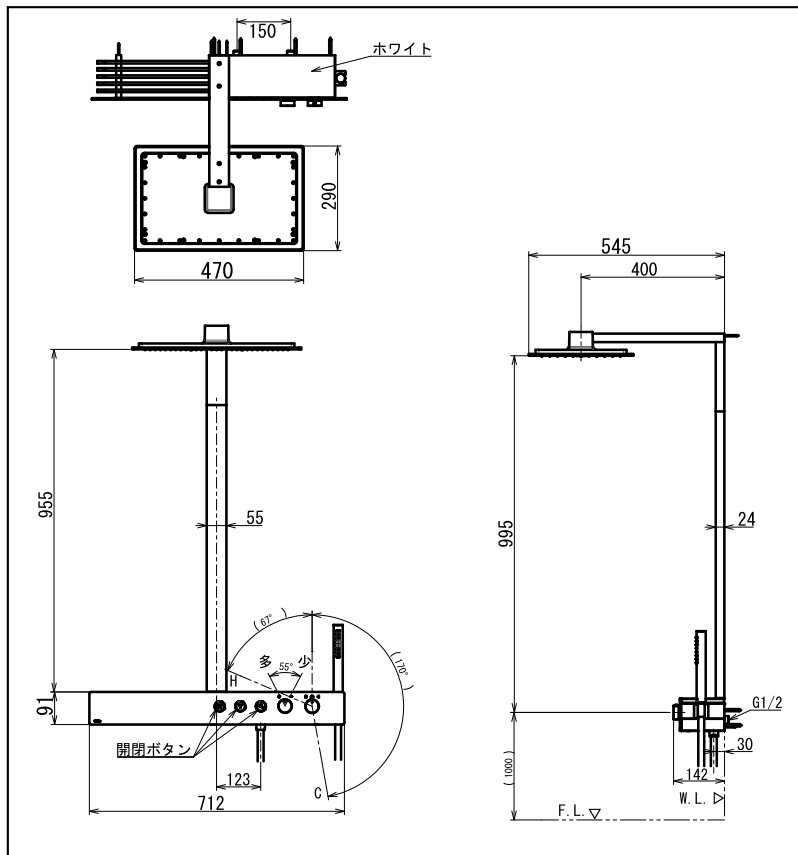

Z selection Thermostat Shower Column

TBW08407T

Features

- Vertical and simple lines, the combination of multiple colors and different materials, to adapt to different decorative spaces
- The front panel is a collection of all control buttons, which can be replaced by one button, and can accommodate a variety of articles, which is convenient and beautiful
- A variety of water outlet technologies ensure a rich and comfortable bathing experience

Specifications

Water Pressure: 0.15 ~ 1.0 MPa

Material: Brass

Shower Head: 470W x 290D mm
Size

Parts description

- TBW08407T
Thermostat Shower Column Set
with 3 Mode Over Head Shower (Square)
Over Head Shower Size : 470 x 290 mm